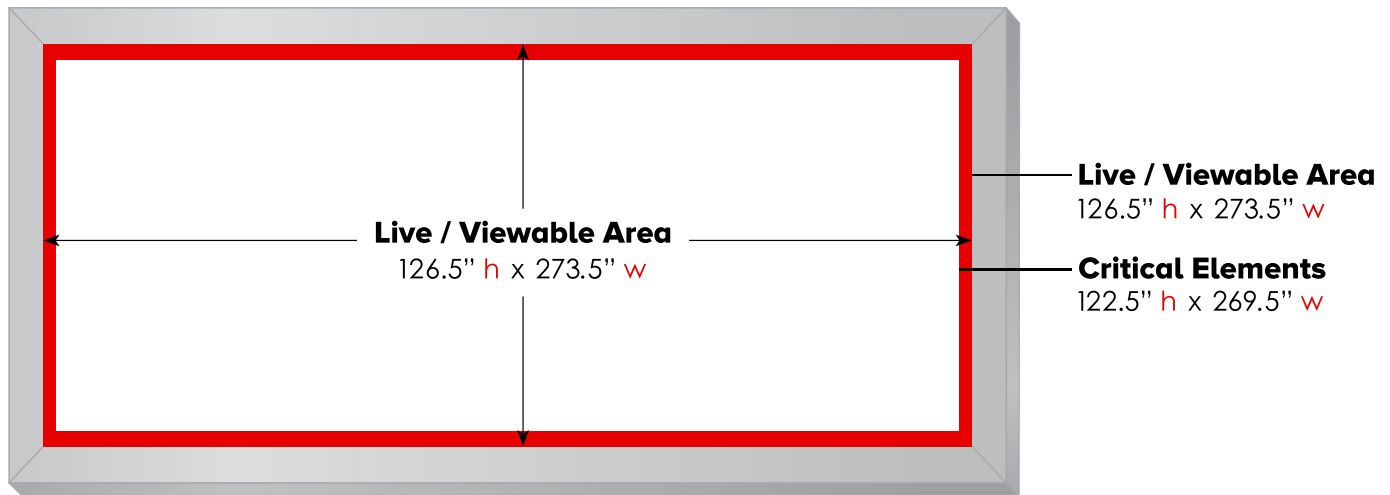

SINGLE SHEET POSTER (SSP) SPEC SHEET

DESIGN AND FINISHING SPECIFICATIONS

AKA: LAMAR POSTER FLEX (with rods), POSTERFLEX RETRO, VINYL RETRO

DESIGN SPECIFICATIONS*

SCALE / RESOLUTION / LIVE & TRIM AREAS

Build template at 288ppi
Live area document size: 10.208" h x 22.458" w
Overall document size: 10.64" h x 22.89" w
1" - 1' scale

Posters are 100% Recyclable

FINISHING SPECIFICATIONS

Live image area: 122.5" h x 269.5" w
Overall size: 126.5" h x 273.5" w

POCKETS

3" pockets are required on back, contained within the overall finished size. Pocket opening must be 3" to accept gripper bar.